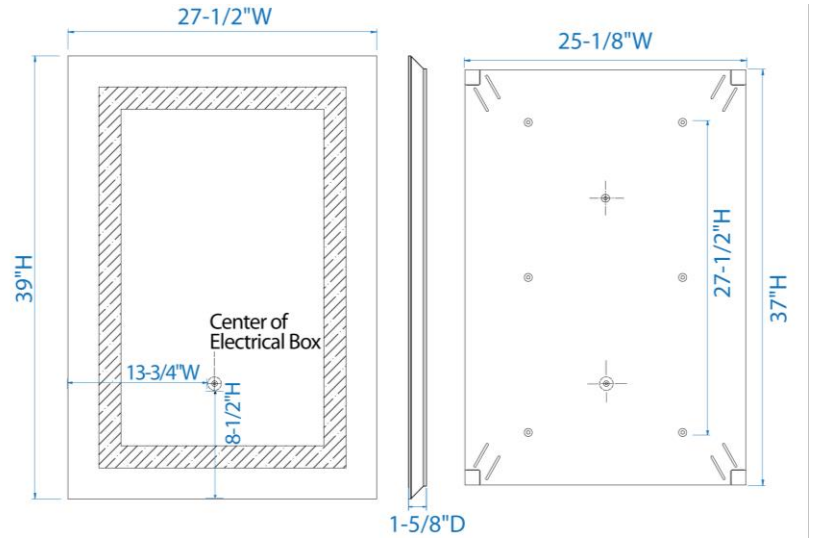

BLML 212 30 • MABEL

ENVISAGE
LED BACK-LIT MIRRORS

Type	
Project	
Catalog No.	

DESCRIPTION

Rectangular LED Back Lit Mirror with Rectangular Cutout. ADA Compliant.

Power Consumption: 27W

Finish: Mirror surface with white metal sub-assembly.

Diffuser: Frosted Glass.

Construction: Steel, Glass and Aluminum.

CCT: 3000K

Dimensions: 39\"H x 27-1/2\"W x 1-5/8\"D

Weight: 53 Pounds (24 Kgs)

IP20 Rated.

MOUNTING:

Mounts over a standard J-box. Screws directly to drywall.