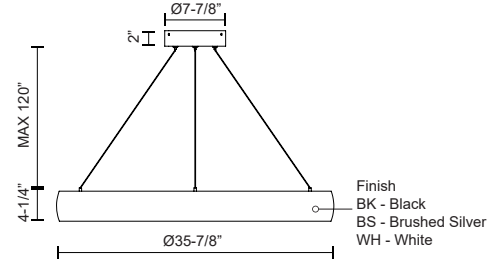

HALO PD22735-UNV

PENDANTS

PROJECT

PD22735-BS-UNV
Brushed Silver

PD22735-BK-UNV
Black

PD22735-WH-UNV
White

SPECIFICATION DETAILS

Fixture Dimensions	D35-7/8" x H4-1/4"
Light Source	LED with DC Driver
Wattage	83W
Total Lumens	6880lm
Delivered Lumens	BK-1652lm; BN-1919lm; WH-2279lm;
Voltage	120-277V
Color Temperature	3000K
CRI (Ra)	90CRI
Optional Color Temps	2700K - 5000K Available, Minimum Order Quantities Apply
LED Rated Life	50,000 hours
Dimming	100% - 10%, TRIAC or ELV Dimmer (Not Included)
Diffuser Details	White Acrylic Diffuser
Adjustable	Yes
Wire Length	120" Max
Wire Type	Clear SSL Wire
Minimum Hang Height	26"
Sloped Ceiling Adaptable	Yes
Location	Dry
Illumination Direction	Up and Down
CEC Title 24 JA8	Yes, JA8-2022
Canopy Dimensions	D8-3/4" x H2"
Paint Finish	BK01; WH01;
Material	Steel + Acrylic

* For custom options, consult factory for details.

* For warranty information, please visit www.kuzcolighting.com/warranty

DESCRIPTION

The circular Halo light makes a sleek and bold statement. This fixture illuminates your room in a smooth circular pattern, which is both modern and minimal. Available in four sizes and three finishes: Black, White and Brushed Nickel. They can be arranged in a tier formation to complement your space.