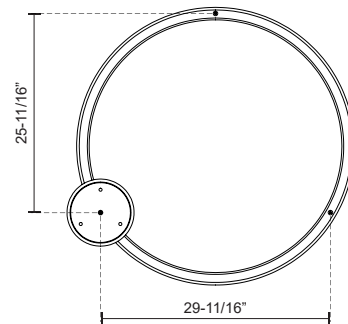

Side Canopy Option

KUZCO

CANADA: 19054 28TH AVENUE - SURREY, BC V3Z 6M3

USA: 3035 E. LONE MOUNTAIN ROAD - LAS VEGAS, NV 89081

WWW.KUZCOLIGHTING.COM

© 2017 KUZCO LIGHTING. ALL RIGHTS RESERVED.

COMMENT