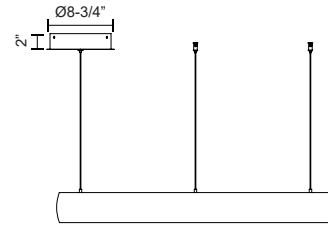

Side Canopy Option

KUZCO

CANADA: 19054 28TH AVENUE - SURREY, BC V3Z 6M3

USA: 3035 E. LONE MOUNTAIN ROAD - LAS VEGAS, NV 89081

WWW.KUZCOLIGHTING.COM

© 2017 KUZCO LIGHTING. ALL RIGHTS RESERVED.

COMMENT