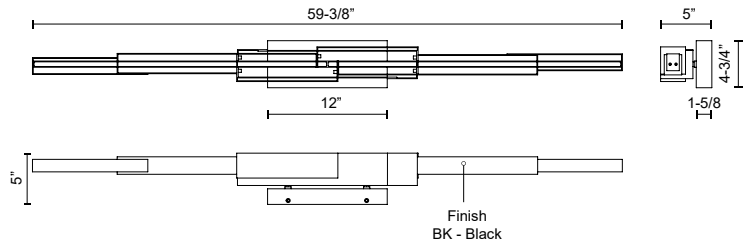

ENZO EW29560-UNV

WALL

PROJECT

SPECIFICATION DETAILS

Fixture Dimensions	W59-3/8" x H5" x E5"
Light Source	LED with DC Driver
Wattage	62W
Total Lumens	5100lm
Delivered Lumens	3317lm
Voltage	120-277V
Color Temperature	3000K
CRI (Ra)	90CRI
Optional Color Temps	2700K - 5000K Available, Minimum Order Quantities Apply
LED Rated Life	50,000 hours
Dimming	100% - 10%, TRIAC or ELV Dimmer (Not Included)
Diffuser Details	White Diffuser
Location	Wet
Illumination Direction	Front/Back
Mounting Style	Wall Mount, All Orientation
Material	Aluminum + Polymeric Material
Canopy Dimensions	W12" x H4-3/4" x E1-5/8"
Paint Finish	BK02

* For custom options, consult factory for details.

* For warranty information, please visit www.kuzcolighting.com/warranty

DESCRIPTION

The Enzo Collection is a modern take on the brilliance of Art-deco design. From the thoughtful details to the contemporary duotone finish, these fixtures are hard to appreciate without being seen in person. The lighting is omni directional, with frosted acrylic diffusers that are spectacular for setting a mood indoors or outdoors

KUZCO

CANADA: 19054 28TH AVENUE - SURREY, BC V3Z 6M3
USA: 3035 E. LONE MOUNTAIN ROAD - LAS VEGAS, NV 89081

WWW.KUZCOLIGHTING.COM

© 2023 KUZCO LIGHTING. ALL RIGHTS RESERVED.

COMMENT