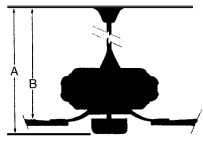

MEASUREMENTS

Blade Finish:					Reversible Blades:	No
Blade Material:					Slope:	Yes
ABS					Hanging Weight:	21.83
Blade Sweep:	No. of Blades:	Blade Pitch:			Downrod 2 Outside Dia:	
44"	3	14			6	
Downrod 1:	Downrod 1 Outside Dia:	Downrod 2:			Motor Size:	
6	.75				153x15MM	
Ceiling to Lowest Point: (Dim A)	Ceiling to Blade (Dim B)	Lead Wire:				
17.5	14.25	80"				