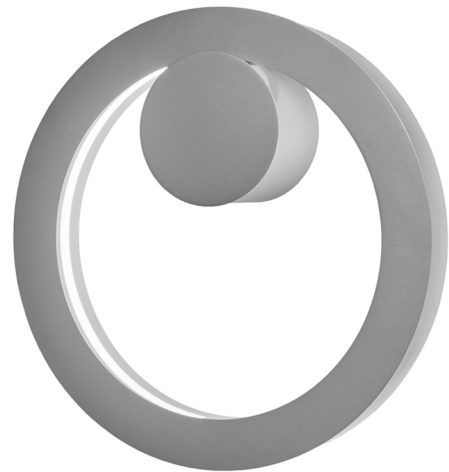

Boks 22477-18

project name:	
project location:	
specifier name:	
specifier location:	
quantity:	
fixture type:	

modifications:

Base Specs

18"h x 18"w x 4"d
Opal Acrylic Internal Diffuser

Multiple Sizes Available

22477-14 | 14"h x 14"w x 4"d
22477-18 | 18"h x 18"w x 4"d

Boks 22477-18

standard finish:

- BA - Bronze Age
- BK - Black
- BP - Black Pearl
- CB - Cast Bronze
- CH - Chestnut
- CR - Chrome
- DI - Dark Iron
- EB - Empire Bronze
- MB - Medieval Bronze
- NB - New Brass
- SB - Smokey Brass
- SP - Satin Pewter
- SS - Smoked Silver

lampping:

04: 34.56w Integrated LED, 5832 Initial Lumens, 3000K, 90 CRI, 120V-277V, 0-10V Dimming, UL/cUL Dry/Damp

standard diffuser:

- OA - Opal Acrylic