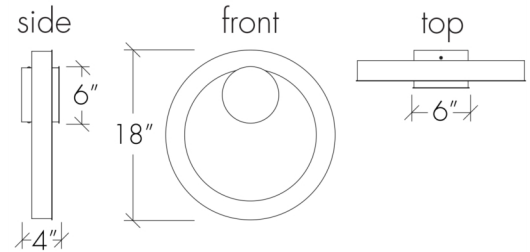

Boks 22477-18

project name:	
project location:	
specifier name:	
specifier location:	
quantity:	
fixture type:	

modifications:

Base Specs

18"h x 18"w x 4"d
Opal Acrylic Internal Diffuser

Multiple Sizes Available

22477-14 | 14"h x 14"w x 4"d
22477-18 | 18"h x 18"w x 4"d

Boks 22477-18

standard finish:

- BA - Bronze Age
- BK - Black
- BP - Black Pearl
- CB - Cast Bronze
- CH - Chestnut
- CR - Chrome
- DI - Dark Iron
- EB - Empire Bronze
- MB - Medieval Bronze
- NB - New Brass
- SB - Smokey Brass
- SP - Satin Pewter
- SS - Smoked Silver

lampping:

04: 34.56w Integrated LED, 5832 Initial Lumens, 3000K, 90 CRI, 120V-277V, 0-10V Dimming, UL/cUL Dry/Damp

standard diffuser:

- OA - Opal Acrylic