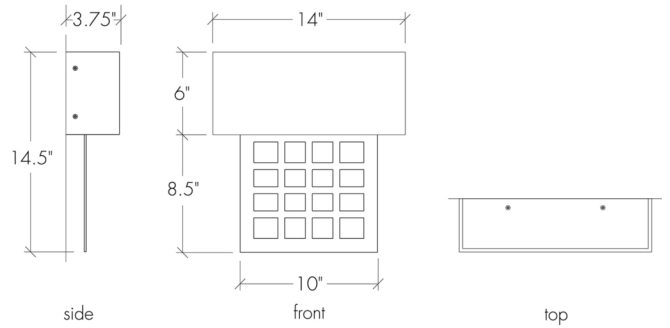

Base Specs

14.5"h x 14"w x 3.75"d

Modelli 15326A

standard finish:

BA - Bronze Age
BK - Black
BP - Black Pearl
CB - Cast Bronze
CH - Chestnut
CR - Chrome
DI - Dark Iron
EB - Empire Bronze
MB - Medieval Bronze
NB - New Brass
SB - Smokey Brass
SP - Satin Pewter
SS - Smoked Silver