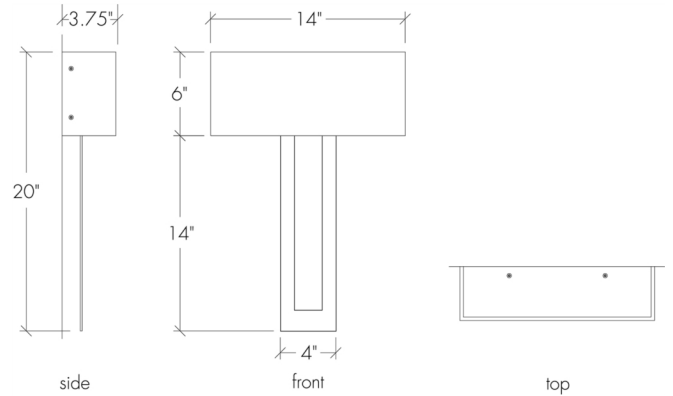

Base Specs

20"h x 14"w x 3.75"d

Modelli 15323A

standard finish:

BA - Bronze Age
BK - Black
BP - Black Pearl
CB - Cast Bronze
CH - Chestnut
CR - Chrome
DI - Dark Iron
EB - Empire Bronze
MB - Medieval Bronze
NB - New Brass
SB - Smokey Brass
SP - Satin Pewter
SS - Smoked Silver