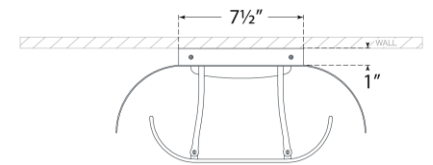

## Penumbra 10" Wide Sconce

Item # WS 2071HAB/WHT

Designer: Windsor Smith

Height: 10.5"

Width: 15"

Extension: 6.75"

Backplate: 7.5" x 8.25" Rectangle

Finishes: BZ/L, BZ/WHT, HAB/L, HAB/WHT, PN/L, PN/WHT

Lightsource: Dedicated LED

Wattage: 15w (1800lm)

Weight: 7 Pounds

Note: UL Only

Top View

Side View

Front View