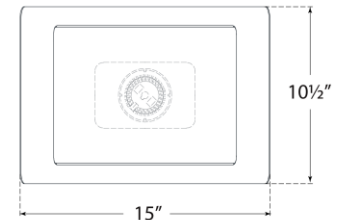

## Penumbra 10" Wide Sconce

Item # WS 2071HAB/WHT

Designer: Windsor Smith

Height: 10.5"

Width: 15"

Extension: 6.75"

Backplate: 7.5" x 8.25" Rectangle

Finishes: BZ/L, BZ/WHT, HAB/L, HAB/WHT, PN/L, PN/WHT

Lightsource: Dedicated LED

Wattage: 15w (1800lm)

Weight: 7 Pounds

Note: UL Only

Top View

Side View

Front View