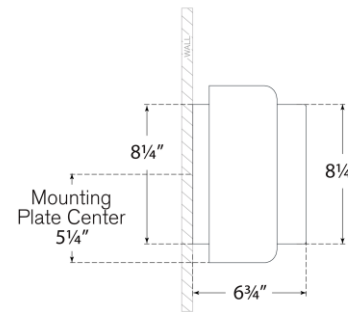

## Penumbra 10" Wide Sconce

Item # WS 2071HAB/WHT

Designer: Windsor Smith

Height: 10.5"

Width: 15"

Extension: 6.75"

Backplate: 7.5" x 8.25" Rectangle

Finishes: BZ/L, BZ/WHT, HAB/L, HAB/WHT, PN/L, PN/WHT

Lightsource: Dedicated LED

Wattage: 15w (1800lm)

Weight: 7 Pounds

Note: UL Only

Top View

Side View

Front View