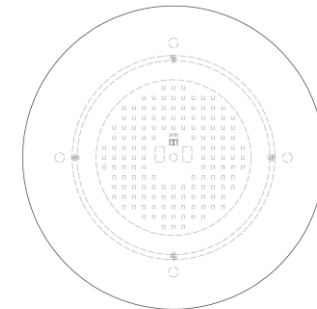

TEAR SHEET

Ace 12" Flush Mount

Item # TOB 4356BZ-WG

Designer: Thomas O'Brien

Height: 6.25"

Width: 12"

Finishes: BZ, HAB, PN

Glass Options: WG

Lightsource: Dedicated LED

Wattage: 30w (3500lm)

Weight: 9 Pounds

Front View

Bottom View