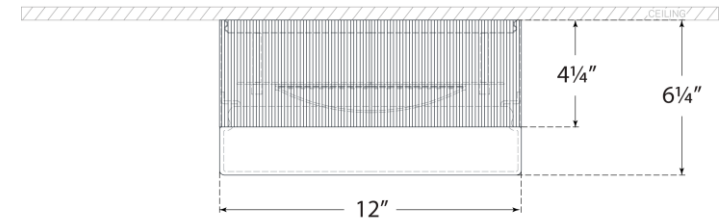

TEAR SHEET

Ace 12" Flush Mount

Item # TOB 4356BZ-WG

Designer: Thomas O'Brien

Height: 6.25"

Width: 12"

Finishes: BZ, HAB, PN

Glass Options: WG

Lightsource: Dedicated LED

Wattage: 30w (3500lm)

Weight: 9 Pounds

Front View

Bottom View