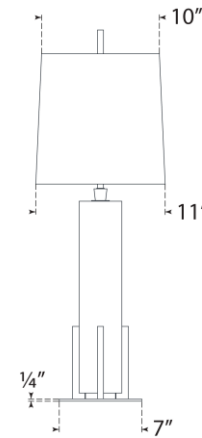

TEAR SHEET

Gironde Large Table Lamp

Item # TOB 3920ALB/BZ-L

Designer: Thomas O'Brien

Height: 31.25"

Width: 17"

Base: 7" Square

Finishes: ALB/BZ, ALB/HAB, CG/BZ, CG/HAB

Shade Treatments: L

Shade Details: 16" x 17" x 11" Rectangle

Socket: E26 Dimmer

Wattage: 15 LED A19

Weight: 25 Pounds

Note: Alabaster is a Natural Stone | Variations in Color and Texture are Expected

Side View

Front View

Top View