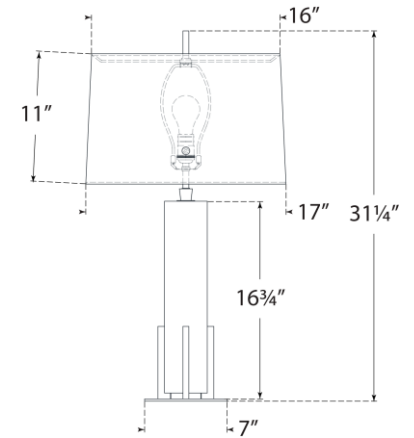

TEAR SHEET

Gironde Large Table Lamp

Item # TOB 3920ALB/BZ-L

Designer: Thomas O'Brien

Height: 31.25"

Width: 17"

Base: 7" Square

Finishes: ALB/BZ, ALB/HAB, CG/BZ, CG/HAB

Shade Treatments: L

Shade Details: 16" x 17" x 11" Rectangle

Socket: E26 Dimmer

Wattage: 15 LED A19

Weight: 25 Pounds

Note: Alabaster is a Natural Stone | Variations in Color and Texture are Expected

Side View

Front View

Top View