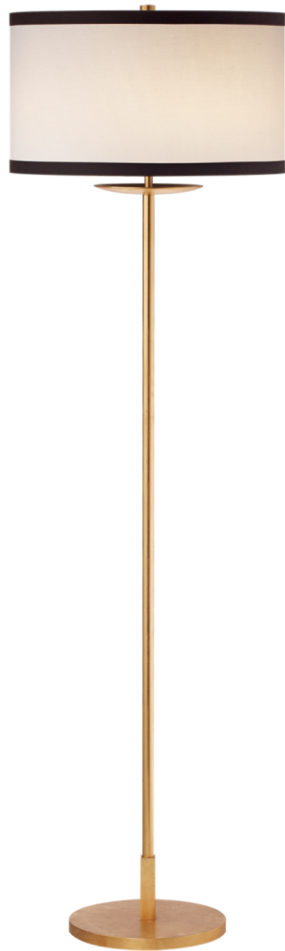

TEAR SHEET

Walker Medium Floor Lamp

Item # KS 1070G-L/BL

Designer: kate spade new york

Height: 58"

Width: 17"

Base: 10" Round

Finishes: BSL, G, LC

Shade Treatments: L, L/BL, NL

Shade Details: 17" x 17" x 10"

Socket: E26 Keyless w/ Line Switch

Wattage: 100 A19

Weight: 20 Pounds