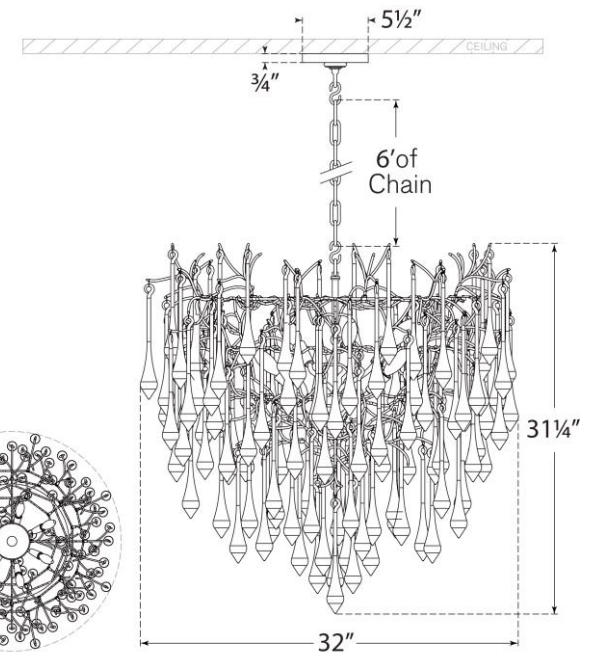

TEAR SHEET

Rayne 31" Chandelier

Item # JN 5220GI-CG

Designer: Julie Neill

Fixture Height: 31.25"

Width: 32"

Canopy: 5.5" Round

Finishes: GI

Glass Options: CG

Socket: 7 - E12 Candelabra

Wattage: 7 - 6.5 LED B11

Weight: 29 Pounds

Note: UL Only | Assembly Required

Top View

Front View