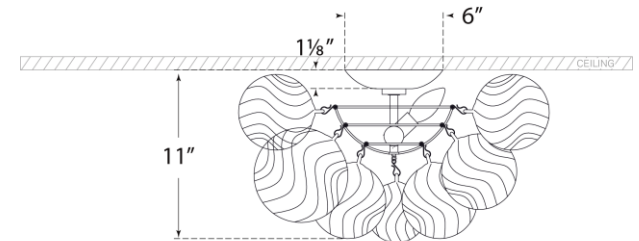

TEAR SHEET

Talia 20" Flush Mount

Item # JN 4112BSL/CG

Designer: Julie Neill

Height: 11"

Width: 19.5"

Canopy: 6" Round

Finishes: BSL/CG, G/CG, PW/CG

Socket: 3 - E12 Candelabra

Wattage: 3 - 6.5 LED B11

Weight: 8 Pounds

Note: Assembly Required

Front View

Bottom View