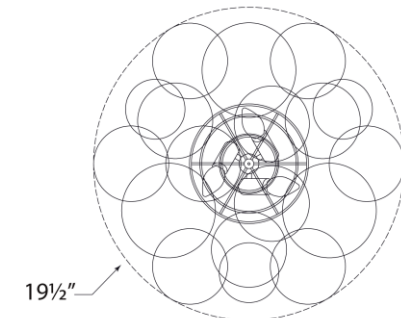

TEAR SHEET

Talia 20" Flush Mount

Item # JN 4112BSL/CG

Designer: Julie Neill

Height: 11"

Width: 19.5"

Canopy: 6" Round

Finishes: BSL/CG, G/CG, PW/CG

Socket: 3 - E12 Candelabra

Wattage: 3 - 6.5 LED B11

Weight: 8 Pounds

Note: Assembly Required

Front View

Bottom View