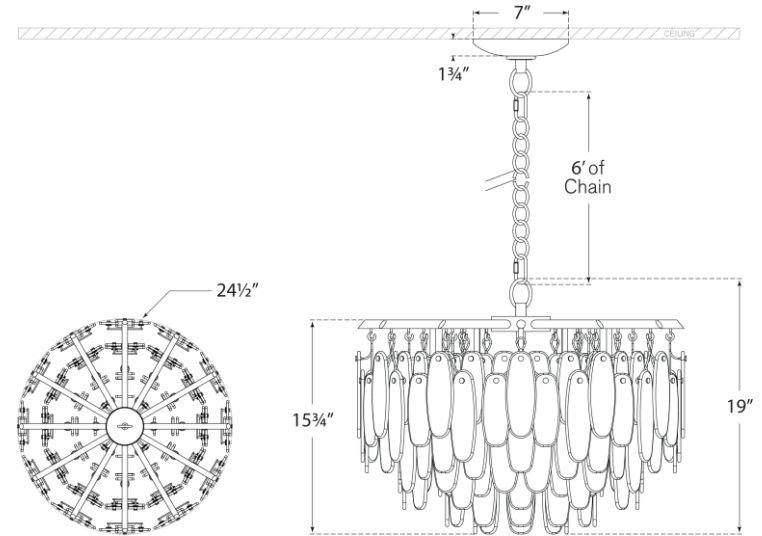

TEAR SHEET

Cora Large Semi-Flush Mount Chandelier

Item # CHC 4910AB-ALB

Designer: Chapman & Myers

Height: 19"

Min. Custom Height: 25"

Width: 24.5"

Canopy: 7" Round

Finishes: AB

Trim Options: ALB

Socket: 18 - E12 Candelabra

Wattage: 18 - 3.5 LED B11

Weight: 52 Pounds

Note: Assembly Required | Alabaster is a Natural Stone | Variations in Color and Texture are Expected

Top View

Front View