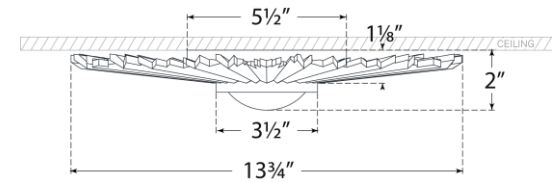

TEAR SHEET

Claymore 14in Flush Mount

Item # CHC 4403GI

Designer: Chapman & Myers

Height: 2"

Width: 13.75"

Canopy: 5.5" Round

Finishes: BSL, GI

Glass Options: WG

Lightsource: Dedicated LED

Wattage: 12w (1440lm)

Weight: 4 Pounds

Front View

Bottom View