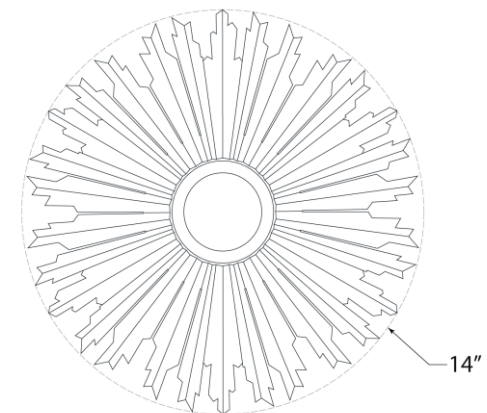

TEAR SHEET

Claymore 14in Flush Mount

Item # CHC 4403GI

Designer: Chapman & Myers

Height: 2"

Width: 13.75"

Canopy: 5.5" Round

Finishes: BSL, GI

Glass Options: WG

Lightsource: Dedicated LED

Wattage: 12w (1440lm)

Weight: 4 Pounds

Front View

Bottom View