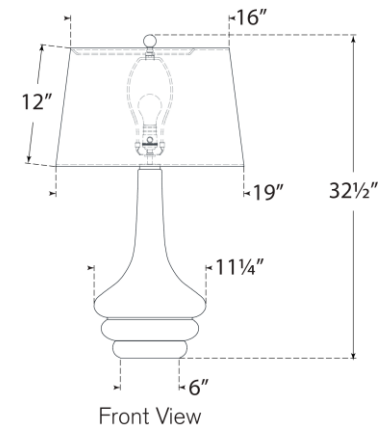

TEAR SHEET

Wallis Large Table Lamp

Item # CHA 8688YOX-L

Designer: Chapman & Myers

Height: 32.5"

Width: 19"

Base: 6" Round

Finishes: BTS, IVO, MBB, OCH, YOX

Shade Treatments: L

Shade Details: 16" x 19" x 12"

Socket: E26 Dimmer

Wattage: 15 LED A19

Weight: 10 Pounds

Note: Reactive Ceramic Glazes Will Vary in Color and Texture

Top View