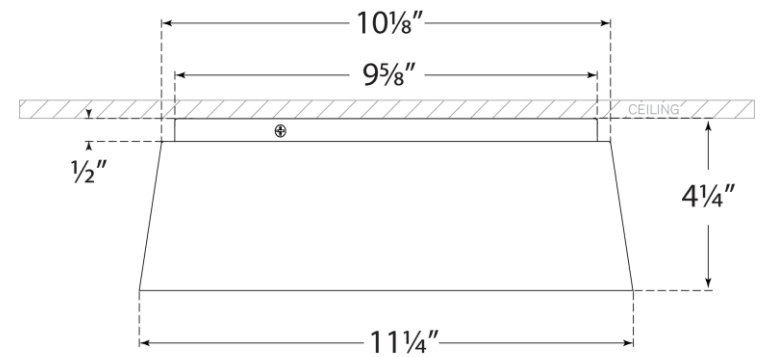

TEAR SHEET

Halo Small Flush Mount

Item # BBL 4094BLK

Designer: Barbara Barry

Height: 4.25"

Width: 11.25"

Canopy: 10" Round

Finishes: BLK, BSL, G, WHT

Lightsource: Dedicated LED

Wattage: 27w (2200lm)

Weight: 4 Pounds

Side View