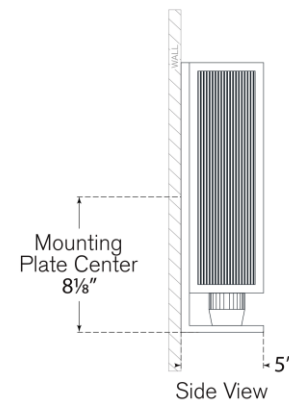

TEAR SHEET

York 16" Double Box Sconce

Item # BBL 2182BZ-CRB

Designer: Barbara Barry

Height: 16.25"

Width: 10"

Extension: 5"

Backplate: 10" x 16.25" Rectangle

Finishes: BZ, PN, SB

Glass Options: CRB

Socket: 2 - E26 Keyless

Wattage: 2 - 8 LED T9

Weight: 16 Pounds

Top View

Side View

Front View