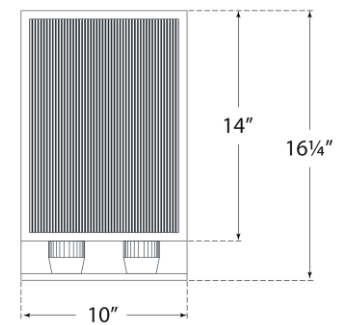

TEAR SHEET

York 16" Double Box Sconce

Item # BBL 2182BZ-CRB

Designer: Barbara Barry

Height: 16.25"

Width: 10"

Extension: 5"

Backplate: 10" x 16.25" Rectangle

Finishes: BZ, PN, SB

Glass Options: CRB

Socket: 2 - E26 Keyless

Wattage: 2 - 8 LED T9

Weight: 16 Pounds

Top View

Side View

Front View