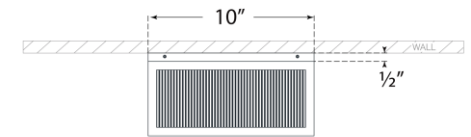

TEAR SHEET

York 16" Double Box Sconce

Item # BBL 2182BZ-CRB

Designer: Barbara Barry

Height: 16.25"

Width: 10"

Extension: 5"

Backplate: 10" x 16.25" Rectangle

Finishes: BZ, PN, SB

Glass Options: CRB

Socket: 2 - E26 Keyless

Wattage: 2 - 8 LED T9

Weight: 16 Pounds

Top View

Side View

Front View