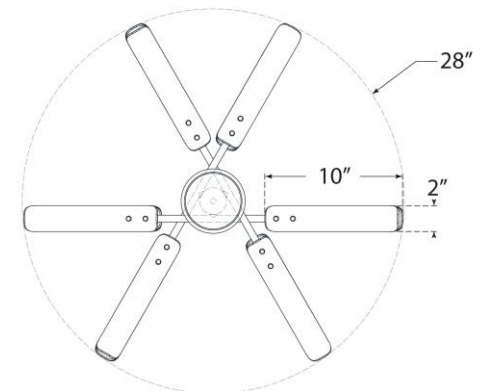

TEAR SHEET

Casoria XL Radial Flush Mount

Item # ARN 4480PN-CG

Designer: AERIN

Height: 7.5"

Width: 28"

Canopy: 4.5" Round

Finishes: BZ, HAB, PN

Glass Options: CG

Socket: 6 - E12 Candelabra

Wattage: 6 - 6.5 LED B11

Weight: 11 Pounds

Front View

Top View