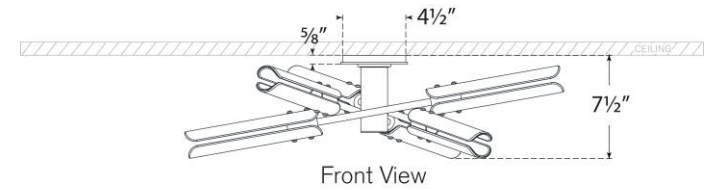

TEAR SHEET

Casoria XL Radial Flush Mount

Item # ARN 4480PN-CG

Designer: AERIN

Height: 7.5"

Width: 28"

Canopy: 4.5" Round

Finishes: BZ, HAB, PN

Glass Options: CG

Socket: 6 - E12 Candelabra

Wattage: 6 - 6.5 LED B11

Weight: 11 Pounds

Front View

Top View