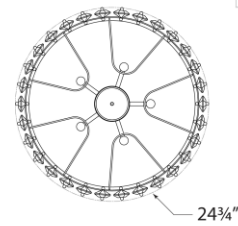

TEAR SHEET

Bonnington Large Flush Mount

Item # ARN 4126PN

Designer: AERIN

Height: 10.25"

Width: 24.75"

Canopy: 4.5" Round

Finishes: HAB, PN

Trim Options: ALB, CG

Socket: 5 - E12 Candelabra

Wattage: 5 - 40 C11

Weight: 50 Pounds

Top View(1:2)

Side View