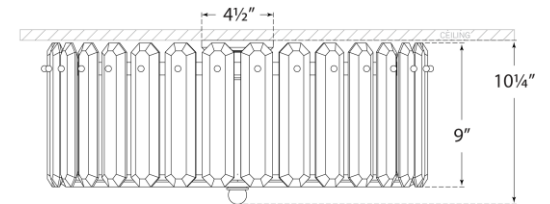

TEAR SHEET

Bonnington Large Flush Mount

Item # ARN 4126PN

Designer: AERIN

Height: 10.25"

Width: 24.75"

Canopy: 4.5" Round

Finishes: HAB, PN

Trim Options: ALB, CG

Socket: 5 - E12 Candelabra

Wattage: 5 - 40 C11

Weight: 50 Pounds

Top View(1:2)

Side View