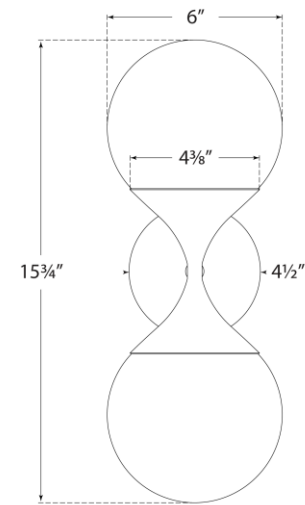

TEAR SHEET

Cristol Small Double Sconce

Item # ARN 2405HAB-WG

Designer: AERIN

Height: 15.75"

Width: 6"

Extension: 6.25"

Backplate: 4.5" Round

Finishes: HAB, PN

Glass Options: WG

Socket: 2 - E12 Candelabra

Wattage: 2 - 40 B11

Weight: 4 Pounds

Front View

Side View