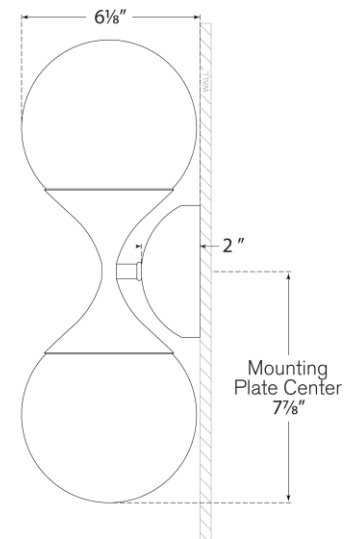

TEAR SHEET

Cristol Small Double Sconce

Item # ARN 2405HAB-WG

Designer: AERIN

Height: 15.75"

Width: 6"

Extension: 6.25"

Backplate: 4.5" Round

Finishes: HAB, PN

Glass Options: WG

Socket: 2 - E12 Candelabra

Wattage: 2 - 40 B11

Weight: 4 Pounds

Front View

Side View