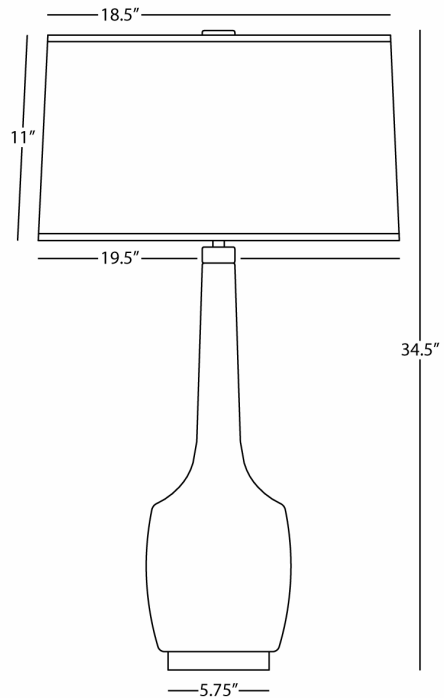

DELILAH

PM701

Table Lamp

1-150W Max.

Bulb Type: A

Switch: Hi-Lo Dimming

Antique Brass Finish

Bone Glazed Ceramic

Oyster Linen Shade w/ Self-Fabric

Top and Bottom Diffuser

See Audrey/ Delilah Table for Color Options

** Available for Quick SHIP **