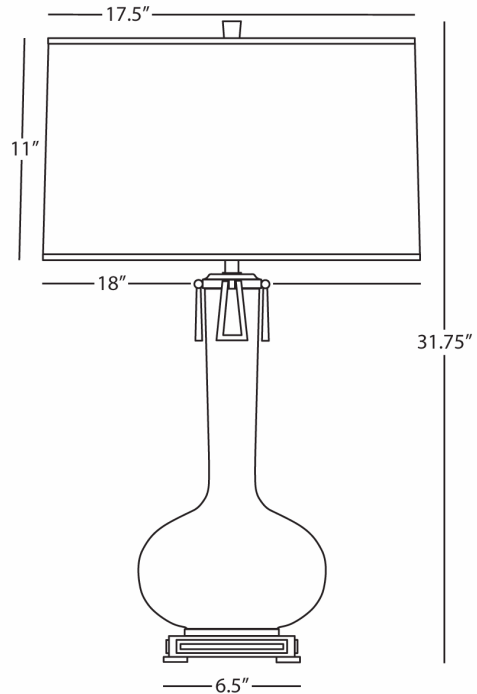

ATHENA

PC992

Table Lamp

1-150W Max.

Bulb Type: A

Switch: Hi-Lo Dimming

Peacock Glazed Ceramic

Cast Metal Base and Ring Details

Aged Brass Finish

Open Weave Heather Linen Shade

COLOR OPTIONS:

See Athena Table for Color Options

** Available for Quick SHIP **