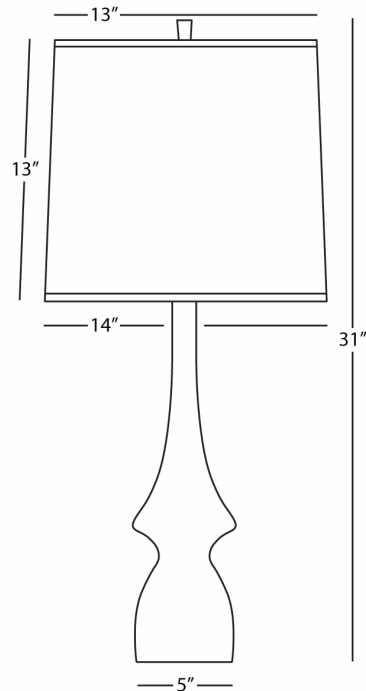

JASMINE

LY210

Table Lamp

1 - 150W Max.

Bulb Type: A

Switch: Hi-Lo Dimming

Lily Glazed Ceramic

Oyster Linen Shade

See Jasmine Table for Color Options

** Available for Quick SHIP **