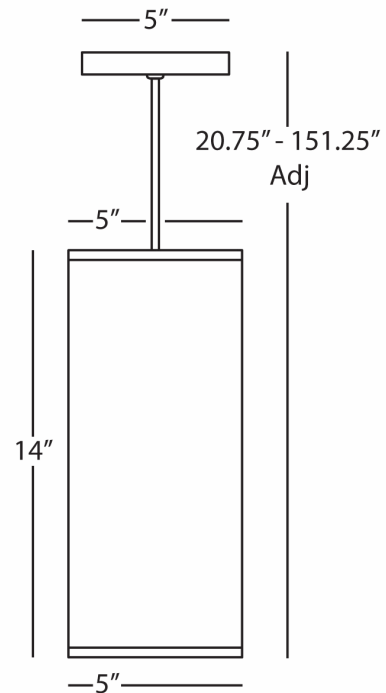

ELENA

K167

Small Pendant

1 - 100W Max.

Bulb Type: A

Direct Wire

Mushroom Dupoini Fabric Shade

Susp. Hardware: 12ft. White Cord

SHADE OPTIONS:

B167 - Bone Dupoini

W167 - Pearl Dupoini

** Available for Quick SHIP **