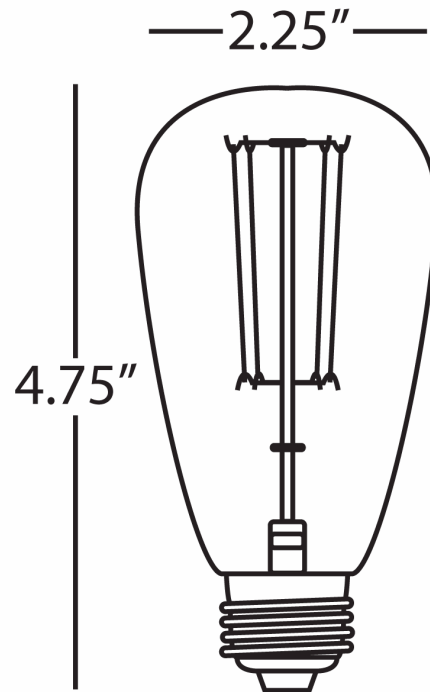

HISTORICAL BULBS

BUL 30

30 - 40W

1910 Squirrel Cage Filament Lamp

**** Available for Quick SHIP ****