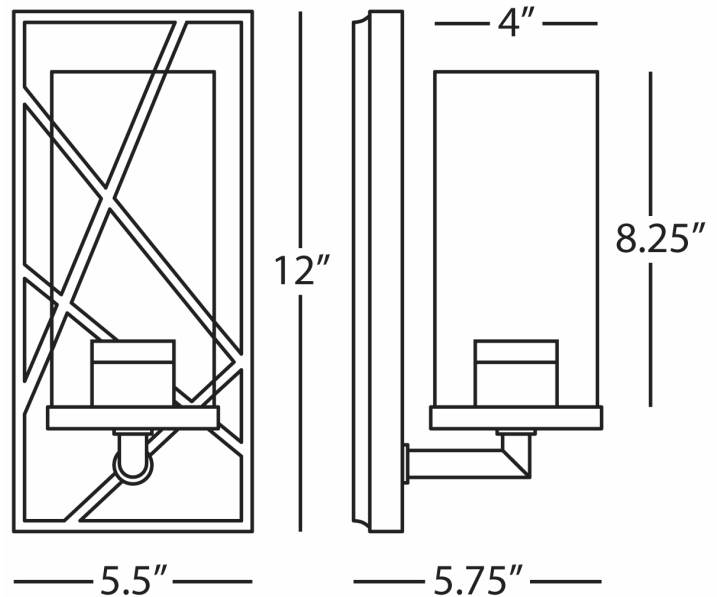

FINISH/ SHADE OPTIONS:

533 - Deep Patina Bronze/Modern Brass

Clear Glass

533W - Deep Patina Bronze/Modern Brass

Frosted, Cased, White Glass

543 - Smoked Walnut/Deep Patina Bronze

Clear Glass

543W - Smoked Walnut/Deep Patina Bronze

Frosted, Cased, White Glass