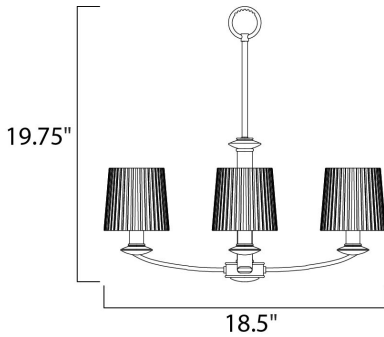

PRODUCT DESCRIPTION

The classic Finesse collection features sweeping oval tube arms that transition to sculptured fonts. The pleated glass shade in Dusty White or Frost shed a warm diffused light. The body is finished in Satin Nickel or Oil Rubbed Bronze.

MEASUREMENTS

DIMENSION : 18.5" W x 19.75" H
 HANGING WEIGHT : 8.75 lb

LAMPING

INPUT VOLTAGE : 120V
 LUMENS : 2,016 Rated (0 Del.)
 BULB : 3 x 60W (NOT INCLUDED), 180W Total
 DIMMABLE : Dimmable
 COLOR_TEMP : 2700K

FINISHES OPTION

Oil Rubbed Bronze OI

GLASS

Dusty White DW

RATINGS

cULusDry Location
 Dimmable

ADDITIONAL

INSTALL UP/DOWN:
 RATED LIFE 1500 Hours
 OPERATING TEMPERATURE:
 -20°C (-4°F), 40°C (104°F)