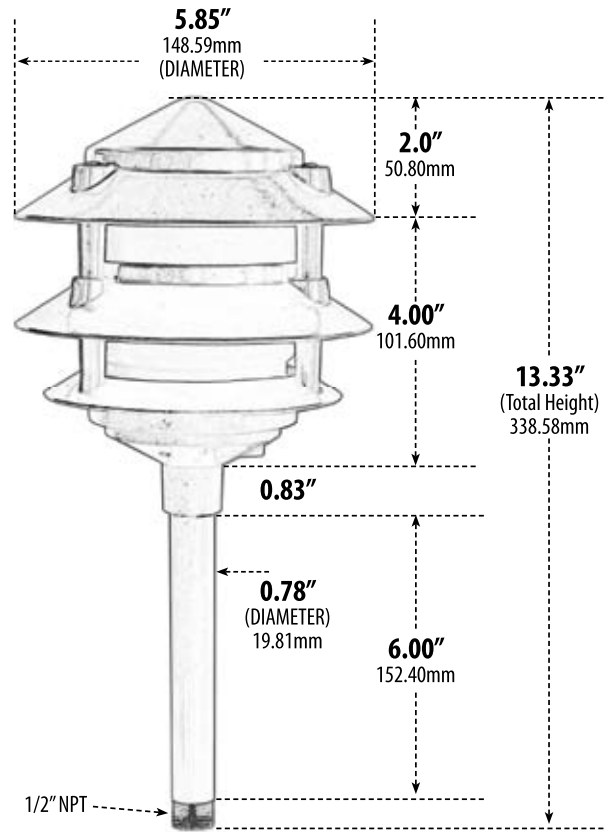

LV102

THREE-TIER PAGODA LIGHT PATH, WALKWAY AND AREA LIGHTING

- ▶ **Material:** Powder Coated Cast Aluminum
- ▶ **Lens:** Frosted, Heat Resistant, Tempered Glass
- ▶ **Lamp:** JC Bi-Pin Base (50W Maximum)

MODEL NUMBER	LAMP TYPE	ILLUMINANT TYPE	WATTS (W)	VOLTS (V)	LAMP(S) INCLUDED?
LV102	JC	HALOGEN	20	12	YES
LV-LED102	JC-LED	LED	3.2	12	YES

Pre-wired with UL Listed Direct Burial Wire/Cable

- ▶ **6" Riser Included**
- ▶ **1/2" NPT**
- ▶ **Ground Spike Included for Installation**
- ▶ **Connector Available:** P-CN01 (sold separately)
- ▶ **Available Finish:** Black, Bronze, Green, Verde Green
- ▶ **ETL Approved**

Overall Dimensions:
13.33"H x 5.85"W x 5.85"D

Weight: 1.80 lbs
Approximate Wire Length: 18"
Box Dimensions: 9.00"H x 6.25"W x 6.00"D

DABMAR
LIGHTING

DABMAR LIGHTING INCORPORATED

2140 Eastman Ave . Oxnard, CA 93030 . 805.604.9090 . f: 805.604.9050 . www.dabmar.com