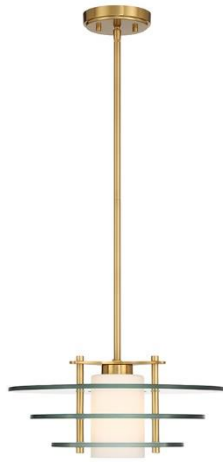

## NEWELL 1-LIGHT PENDANT

SKU #: 7-8604-1-322

UPC: 822920309434

FINISH: Warm Brass

COLLECTION: Newell

PRINT DATE: 1/1/2024

### PRODUCT DIMENSIONS

Weight: 20.68

Height (Top to Bottom): 6.75

Width (Side to Side): 20.00

Length (Side to Side): 20.00

Canopy Height (Top to Bottom): 1.00

Canopy Width (Side to Side): 5.10

### SHIPPING DIMENSIONS

Weight: 25.74

Height (Top to Bottom): 10.00

Width (Side to Side): 22.75

Length (Side to Side): 22.75

Shipped Via: Small Parcel

### MATERIALS

Shade: Glass

Glass: Clear and White Opal

Crystal: