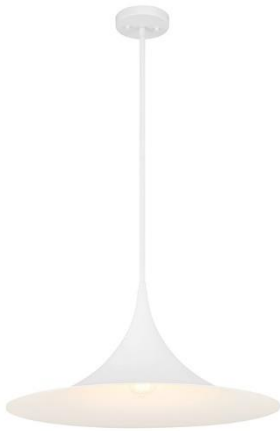

BOWDIN 1-LIGHT PENDANT

SKU #: 7-7639-1-83 UPC: 822920309717
 FINISH: Bisque White COLLECTION: Bowdin
 PRINT DATE: 1/1/2024

PRODUCT DIMENSIONS

Weight: 7.92
 Height (Top to Bottom): 11.25
 Width (Side to Side): 24.00
 Length (Side to Side): 24.00
 Canopy Height (Top to Bottom): 1.00
 Canopy Width (Side to Side): 5.12

SHIPPING DIMENSIONS

Weight: 13.42
 Height (Top to Bottom): 13.63
 Width (Side to Side): 26.38
 Length (Side to Side): 26.38
 Shipped Via: Small Parcel

SHADE INFORMATION

Shade Included: N/A
 Shade Height (Top to Bottom):
 Shade Width (Side to Side):
 Shade Length (Front to Back):

Safety Rating: UL/CUL
 UL Wet/Damp Location: Dry
 Voltage: 120V

MATERIALS

Shade:
 Glass:
 Crystal:

HANGING METHOD

Chain Length: N/A
 Extension Stems: 7-EXT-83
 Adjustable Stems/Rods: 4 x 12" & 1 x 6"
 Adjustable Height: 17.25 - 65.25
 Dual Mount Hang Included: Yes